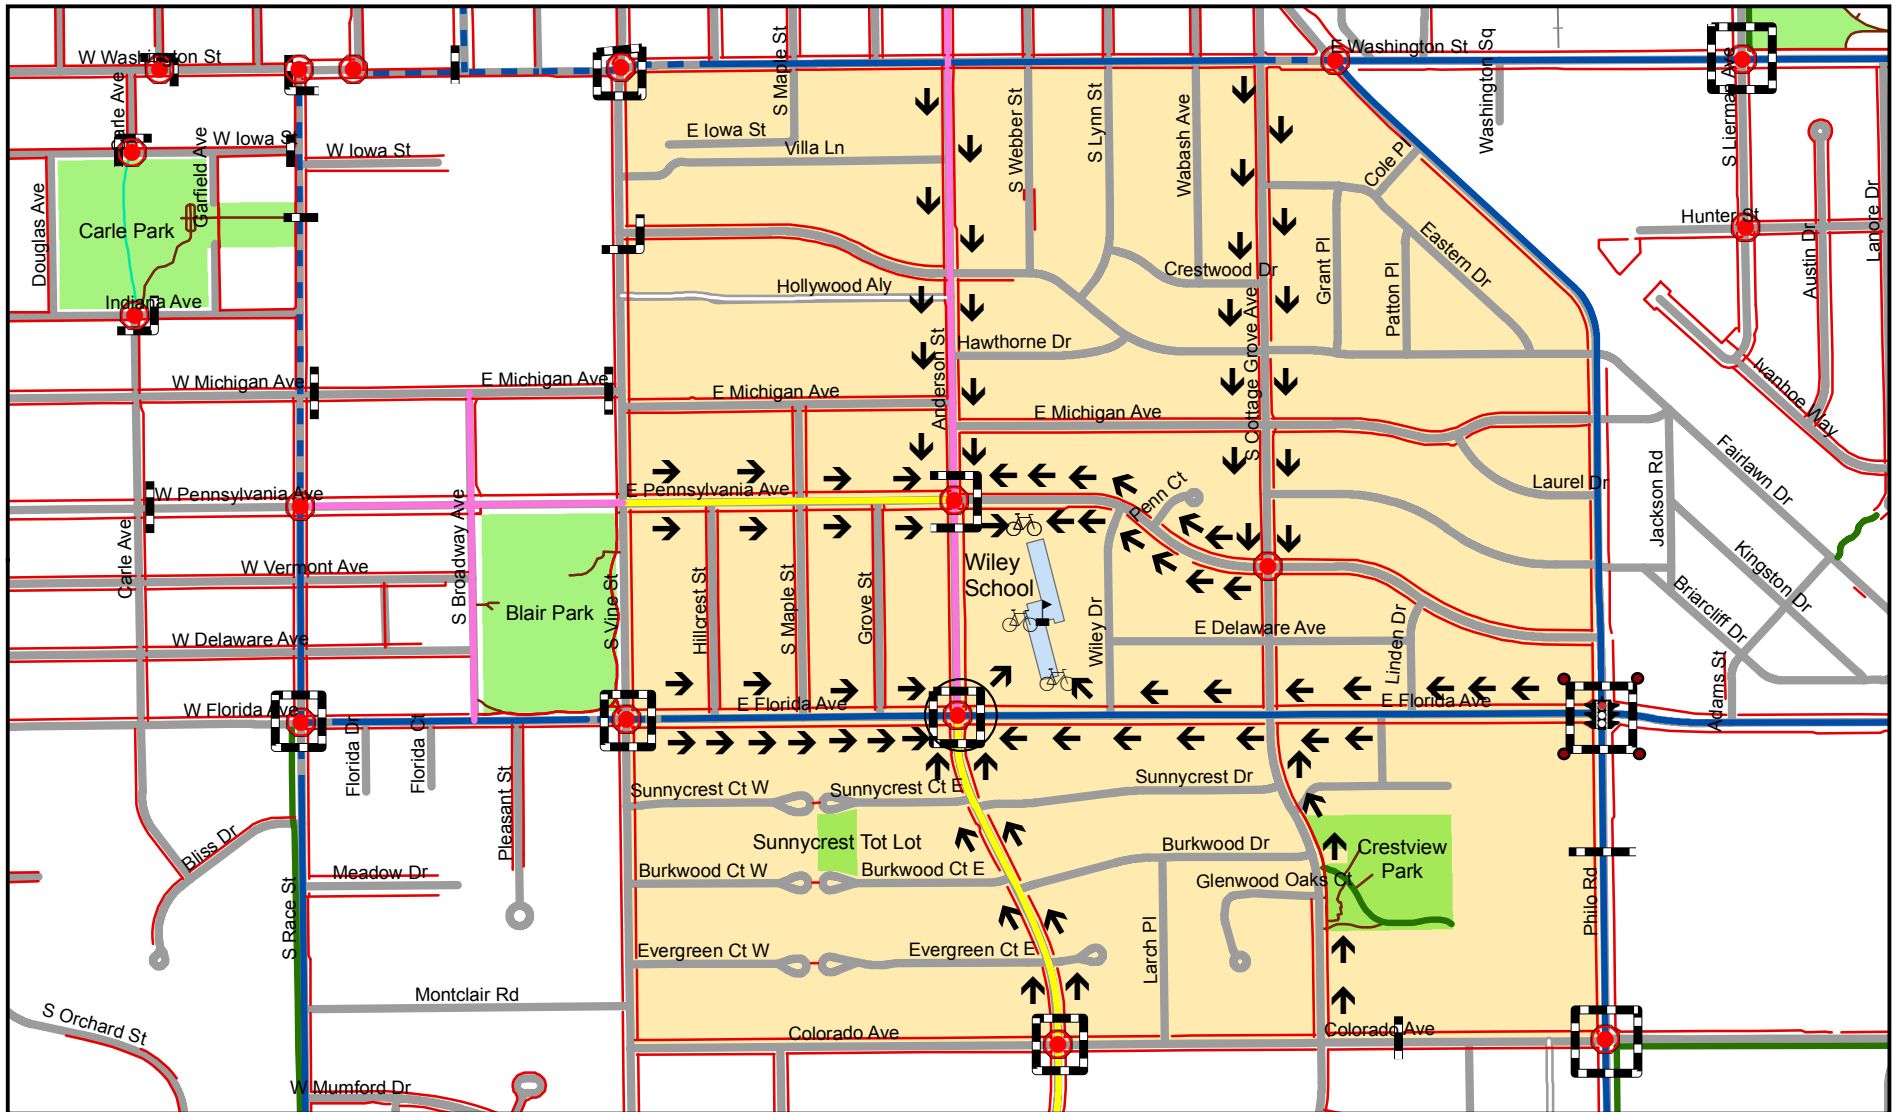

Safe Walking Route Maps 2017

Wiley School
 1602 South Anderson Street
 Urbana, IL 61801

Legend

- Safe Routes
- Bike Racks

- Sidewalks
- Bike Lanes
- Sharrows
- Bike Route
- Shared Bike/Parking Lanes
- Shared-Use Path

- ### Urbana Park District Paths
- Hard Surface
 - Soft Surface
 - Crossing Guards

- Wiley Elementary School
- School Footprint
- School Walking Boundary
- Public Park
- Traffic Signal
- All-Way Stop
- Pedestrian Pushbutton